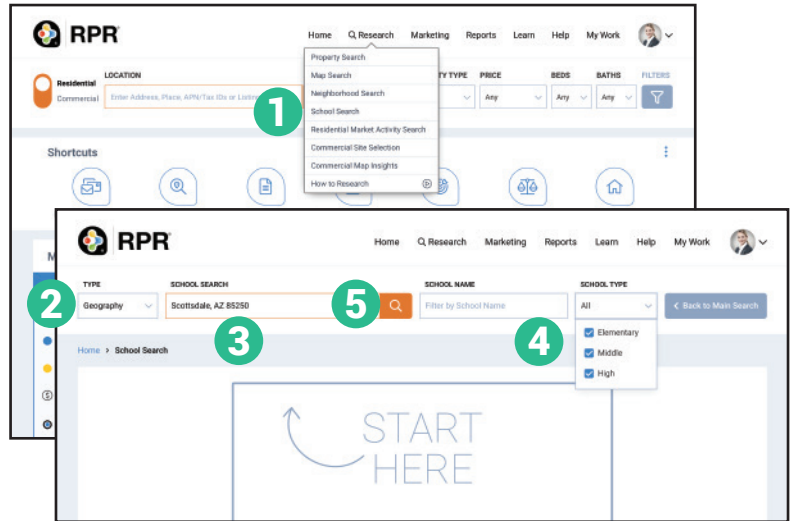

Printable: Schools

How do I search for schools?

- 1 Click *Research*, select *School Search*.
- 2 Choose to search *Geography* or *School District*.
- 3 Enter a city, state, or ZIP.
- 4 For advanced search filters, enter *School Name* or select grade level under *School Type*.
- 5 Select orange magnifying glass.

What's on the School Details page?

School Details:

Review basic information such as the school's address, grades served and enrollment.

Reviews: Displays community reviews for the school.

Summary: Pueblo Elementary School, Level: Elementary, Type: Public, Grades Served: PK, K-6, School District: Scottsdale Unified School District, Address: 6320 N 82nd St, Scottsdale, AZ 85250, Phone: (480) 494-6100.